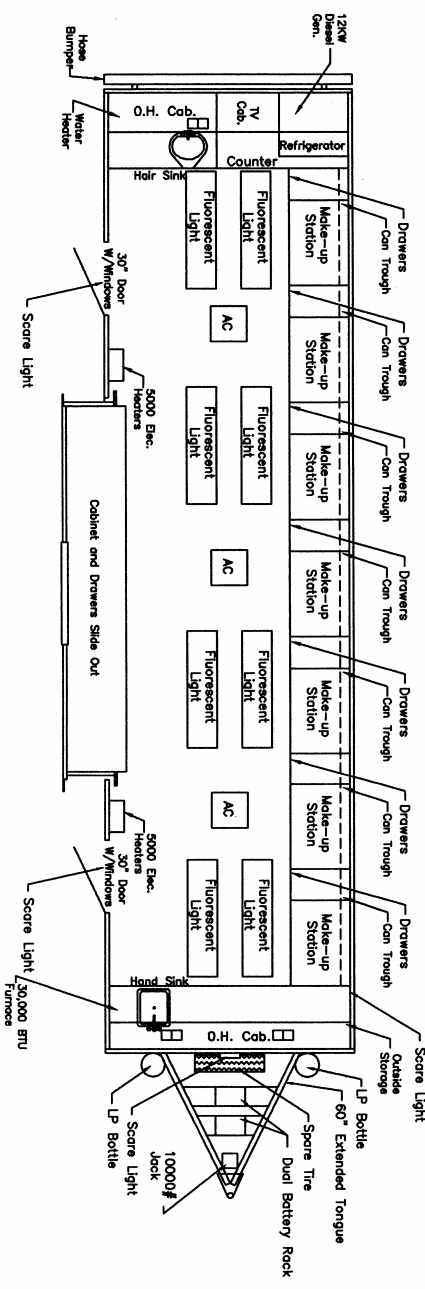

Play-Mor  
7 Station Hair & Make-up Trailer with S/O  
38'-6" Approx. Overall Length  
W / 33' Box  
Wide Body

7'-6" Interior Height

By: CAB

Play-Mor Trailers Inc.

M386-7HRMKUP

Date: June 19, 2006

Model 386-7HRMKUP