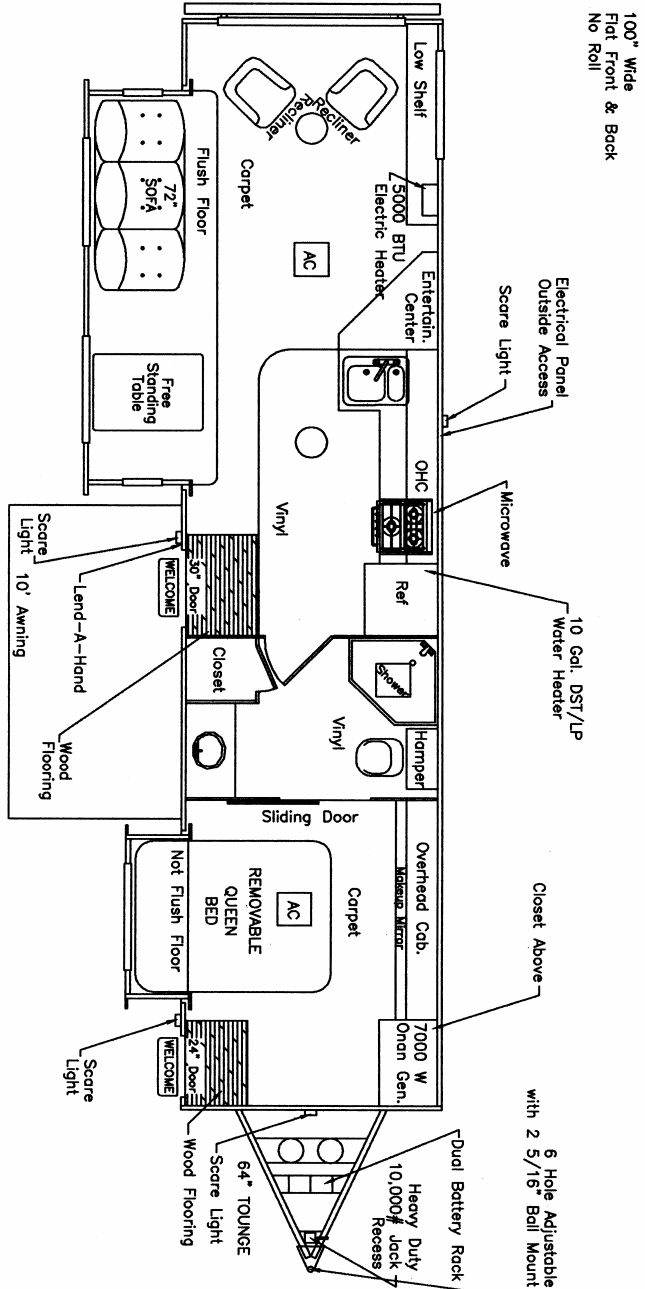

Play-Mor TT Super Slide Out With Bedroom Slide
41'-0" Approximate Overall Length

MODEL 4101A

By: CAB

Play-Mor Trailers Inc.

M4101SWA

Date: January 12, 2006